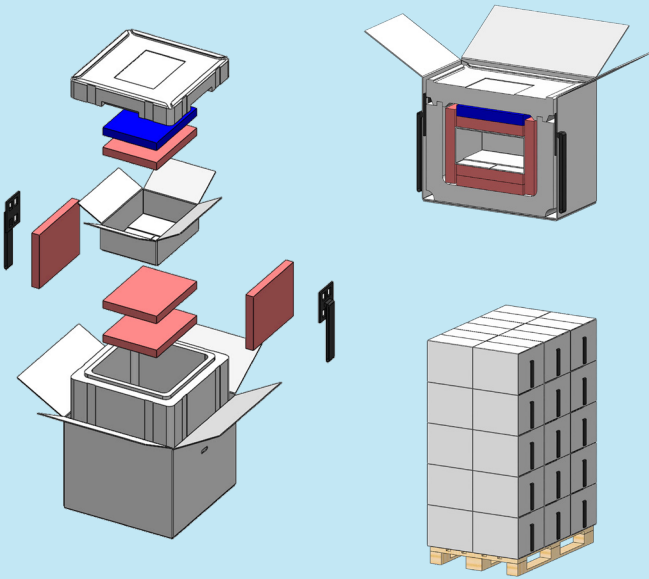

Solutions

TCP Medicine Boxes
EPS line

TCP Medicine Boxes EPS line

Introducing FriloTech's TCP Medicine Boxes, specialized packaging designed for the safe transport of pharmaceutical products.

Why choose specialists like us?

Low weight and volumetric weight

Qualified according to AFNOR profiles.

Small
5,5 l payload area
Out 416x416x340 mm
In 272x208x98 mm
Weight 7,6 kg

Medium
14,8 l payload area
Out 622x422x375 mm
In 400x202x184 mm
Weight 11,3 kg

Large
20,5 l payload area
Out 622x422x459 mm
In 400x202x254 mm
Weight 12,5 kg

▶ 3 temperature ranges ◀

All boxes are available in a dry ice version, colder than -30 °C.

Available in temperature range +2 to +8°C and +15 to +25 °C.